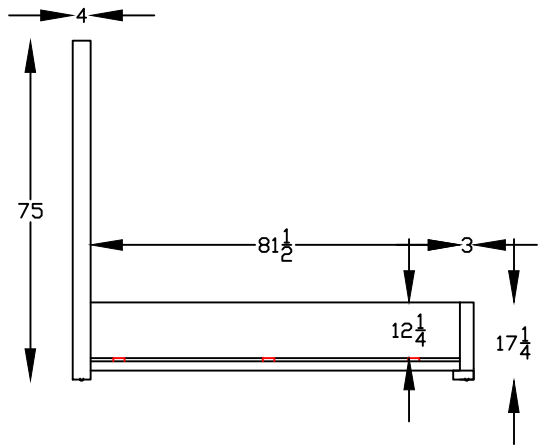

FRONT  
HB702328X  
KING

FRONT  
HB702329X  
CAL. KING

FRONT  
HB702328  
KING

SIDE VIEW

\*NOT TO SCALE

Scale: 1/4" = 1'-0"

This schematic is current as of June 06, 2023.  
Lazar reserves the right to change dimensions  
and/or products offered. A more recent schematic may  
be available for this series at [www.lazarind.com](http://www.lazarind.com)

\*NOTE: L or R is determined by facing the piece.