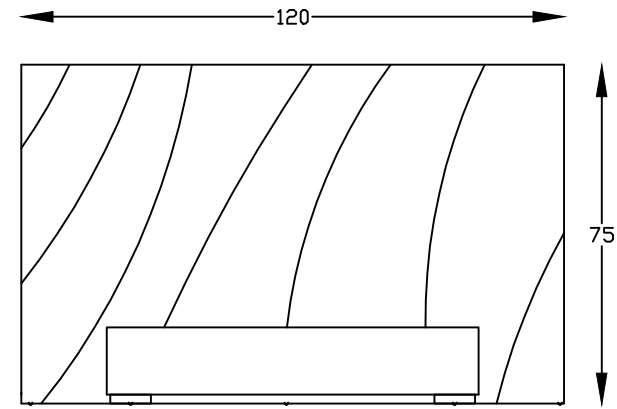

FRONT  
HB702328X  
KING

FRONT  
HB702329X  
CAL. KING

FRONT  
HB702328  
KING

SIDE VIEW

\*NOT TO SCALE

Scale: 1/4" = 1'-0"

This schematic is current as of June 06, 2023.  
Lazar reserves the right to change dimensions  
and/or products offered. A more recent schematic may  
be available for this series at [www.lazarind.com](http://www.lazarind.com)

\*NOTE: L or R is determined by facing the piece.