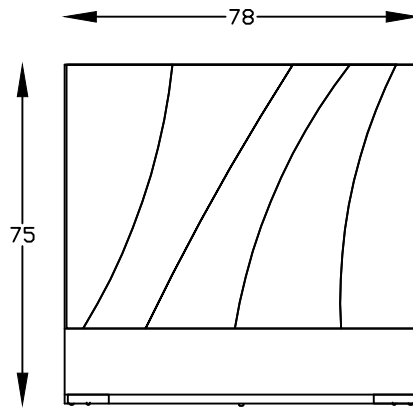

FRONT  
HB702328X  
KING

FRONT  
HB702329X  
CAL. KING

FRONT  
HB702328  
KING

SIDE VIEW

\*NOT TO SCALE

Scale: 1/4" = 1'-0"

This schematic is current as of June 06, 2023.  
Lazar reserves the right to change dimensions  
and/or products offered. A more recent schematic may  
be available for this series at [www.lazarind.com](http://www.lazarind.com)

\*NOTE: L or R is determined by facing the piece.