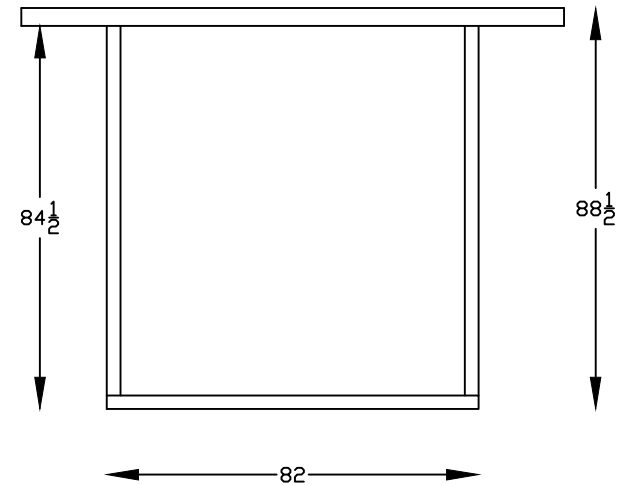

FRONT  
HB702328X  
KING

FRONT  
HB702329X  
CAL. KING

FRONT  
HB702328  
KING

SIDE VIEW

\*NOT TO SCALE

Scale: 1/4" = 1'-0"

This schematic is current as of June 06, 2023.  
Lazar reserves the right to change dimensions  
and/or products offered. A more recent schematic may  
be available for this series at [www.lazarind.com](http://www.lazarind.com)

\*NOTE: L or R is determined by facing the piece.